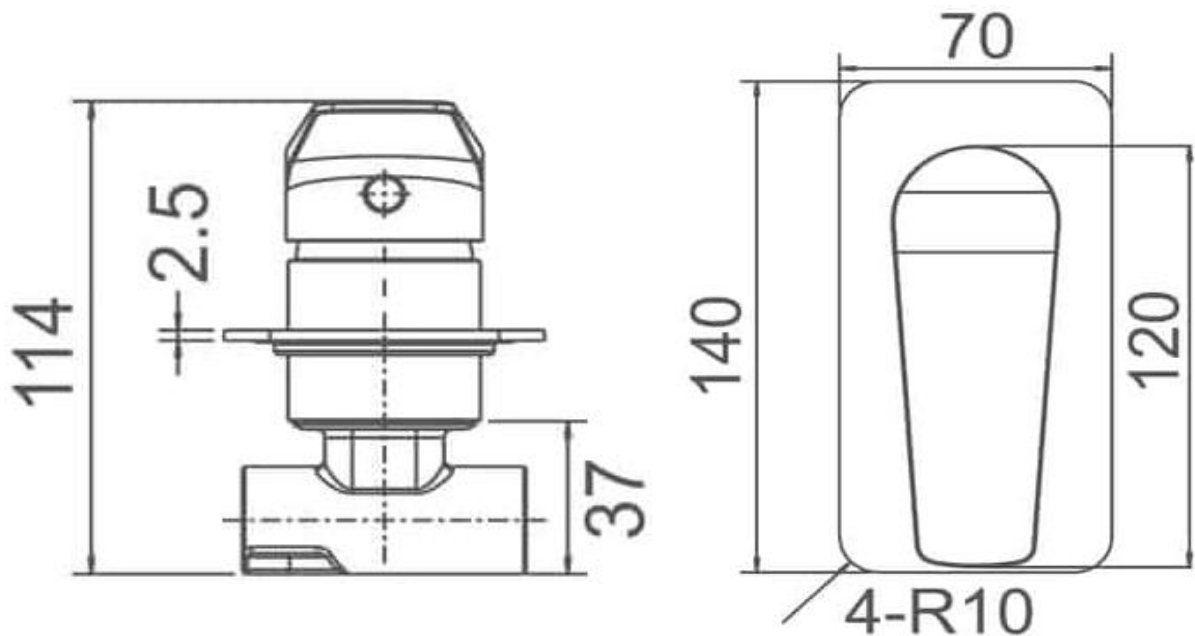

EXON SHOWER MIXER

Pressure Rating: Min 150KPa - Max 500KPa

Temperature Rating: Min 1°C - Max 75°C

Chrome
WT 1108A

Brushed Nickel
WT 1108ABN

Gun Metal
WT 1108GM

Matt Black
WT 1108AK

SPECIFICATIONS